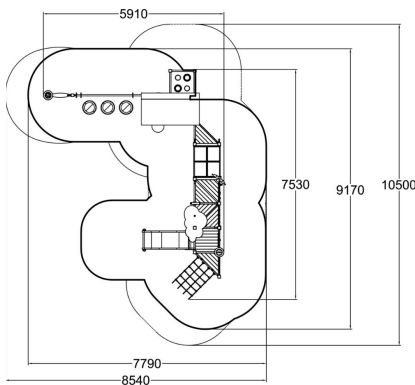

-  Climbing  
2
-  Play panels  
7
-  Roofs  
2
-  Slides  
1
-  Towers  
1

An inclusive play center is an entity that allows most children to participate, interact with others and experiment with their own boundaries in a fun and versatile play equipment. The product is designed with color contrasts for easy perception, handles to ease the access, triangle floors and and dense-mesh nets to ease climbing. For safety platform, we recommend artificial turf, softex tiles or a pour-in place rubber platform to ensure access to the functions.

User age	1+
Number of users	12
Product length, mm	5910
Product width, mm	7530
Product height, mm	3040
Impact area, m <sup>2</sup>	45.5
Falling space, m <sup>2</sup>	56.2
Height required, mm	3040
Max. free fall height, mm	1000
Safety info	EN 1176-1, 3 TÜV
Installation time (for 1), H	18
Foundation options	deep_mounting
Colour of walls and HPL	