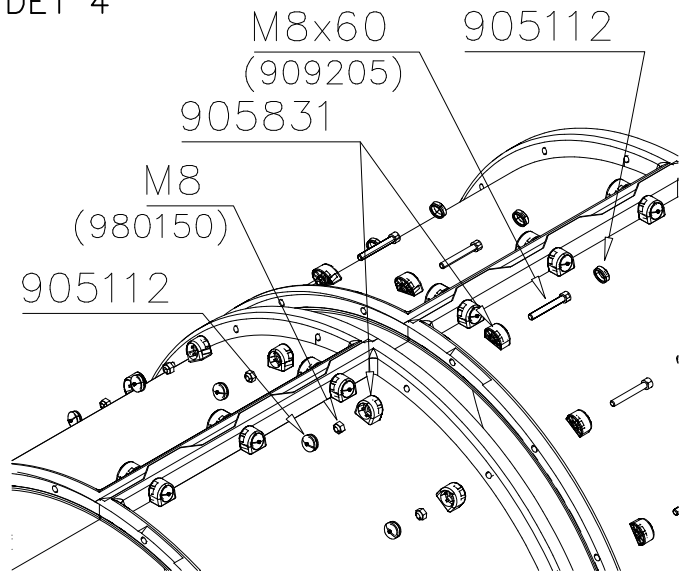

DET 5

DET 6

DETAILS IN TUBE INSTALLATION GENERAL PAGE

① 905112	PCS 112	② 900240	PCS 26
Ø22		Ø8x70	
③ 903533	PCS 12	④ 905831	PCS 112
SRL12		Ø32x19	
⑤ 909205	PCS 40	⑥ 909208	PCS 32
M8x60		M8	
⑦ 909866	PCS 32	⑧ 980150	PCS 40
M8x60		M8	
○ 707918	PCS 8	○ 905829	PCS 4
20x275x640		Transparent	
		○ COLOR	PCS 4