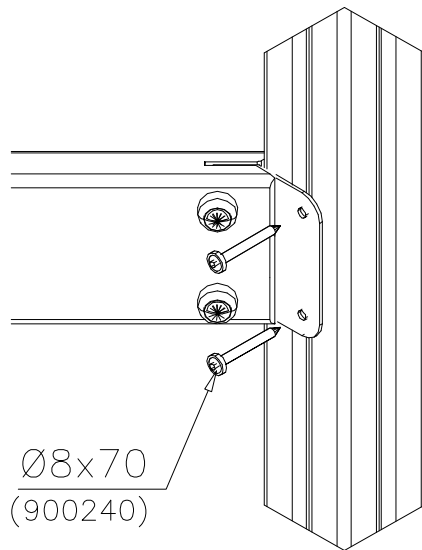

DET 1

DET 2 M8x60
(909866)

DET 3