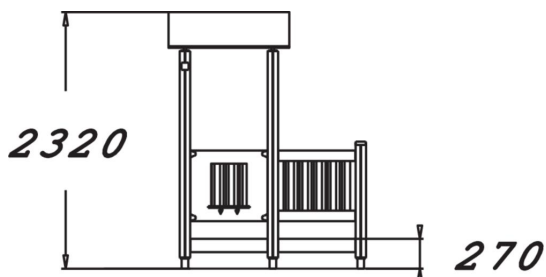

User age	1+
Number of users	5
Product length, mm	1800
Product width, mm	1050
Product height, mm	2320
Falling space, m ²	16.4
Height required, mm	2410
Max. free fall height, mm	270
Safety info	EN 1176-1 TÜV
Installation time (for 1), H	6
Foundation options	deep_mounting surface_mounting