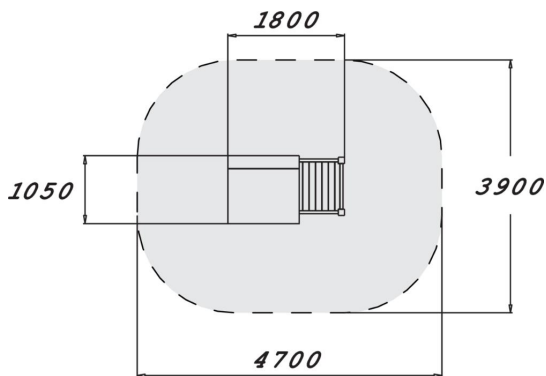

User age	1+
Number of users	5
Product length, mm	1800
Product width, mm	1050
Product height, mm	2320
Falling space, m ²	16.4
Height required, mm	2410
Max. free fall height, mm	270
Safety info	EN 1176-1 TÜV
Installation time (for 1), H	6
Foundation options	deep_mounting surface_mounting