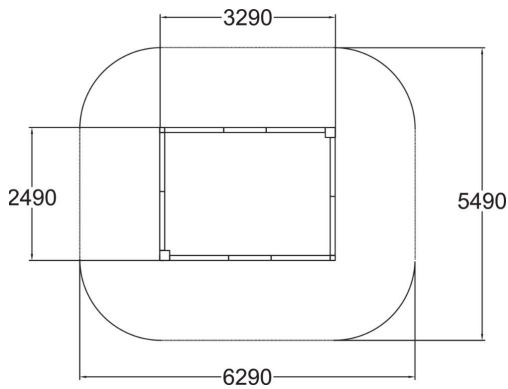

137404M
Sandbox

A wooden sandbox with clean lines, 2,490 mm x 3,290 mm in size. With its wide side walls, topped with HPL paneling, this sandbox offers children an opportunity to test their balance, as well as providing a comfortable seat for adults. The opposite corners of the sandbox are equipped with effect coloured HPL plates for seating or sand cakes. The HPL paneling is durable against wear and different weather conditions, and it is easy to wipe clean from sand and water. The sandbox offers children a good opportunity to use their imagination and improve their three-dimensional perception.

User age	1+
Number of users	14
Product length, mm	3290
Product width, mm	2490
Product height, mm	310
Falling space, m ²	32.6
Height required, mm	2110
Max. free fall height, mm	310
Safety info	EN 1176-1 TÜV
Installation time (for 1), H	2
Foundation options	deep_mounting