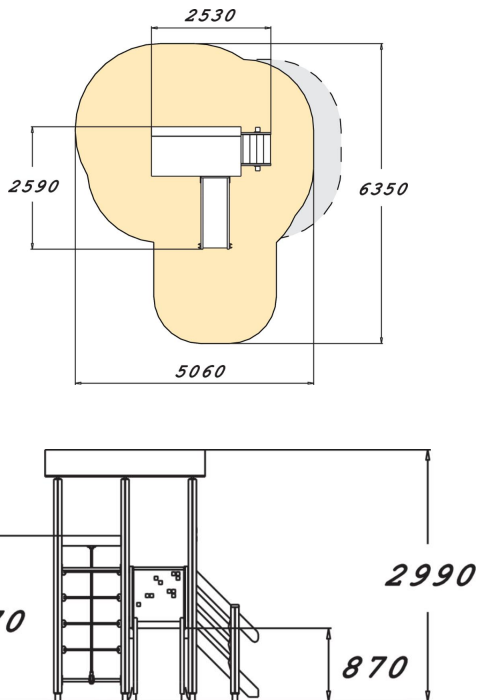

# Activity Tower

-  Climbing  
2
-  Play panels  
1
-  Roofs  
2
-  Slides  
1
-  Towers  
2

Multifunctional play tower with a ridge roof, slide and a climbing section. The tower can be accessed by stairs and the exhilarating descent at high speed is via the slide. There is a roulette wall in the platform. In the climbing frame there are climbing wall with holes, rung bar and a climbing net.

User age	1+
Number of users	6
Product length, mm	2530
Product width, mm	2590
Product height, mm	2990
Impact area, m <sup>2</sup>	23.2
Falling space, m <sup>2</sup>	25.4
Height required, mm	3030
Max. free fall height, mm	1970
Safety info	EN 1176-1, 3 TÜV
Installation time (for 1), H	8
Foundation options	deep_mounting surface_mounting