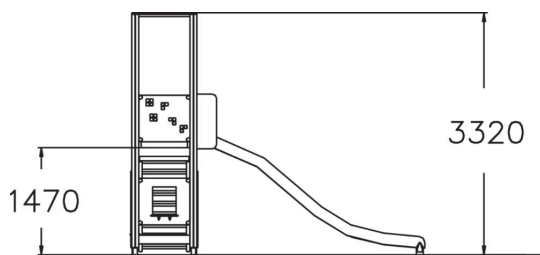

-  Play panels  
1
-  Roofs  
1
-  Slides  
1
-  Towers  
1

A tower for games with a slide and hut. The high (1,470 mm) tower can be accessed by ladders, and the exhilarating descent at high speed is via the slide. The space beneath the tower with its kiosk window, counter and two benches provides ample room for playing shop games. Role-playing games give children an opportunity to experience feelings and to develop their social and communicative skills.

User age	2+
Number of users	7
Product length, mm	2260
Product width, mm	3540
Product height, mm	3320
Impact area, m <sup>2</sup>	24.5
Falling space, m <sup>2</sup>	26.7
Height required, mm	3360
Max. free fall height, mm	1470
Safety info	EN 1176-1, 3 TÜV
Installation time (for 1), H	7
Foundation options	deep_mounting surface_mounting