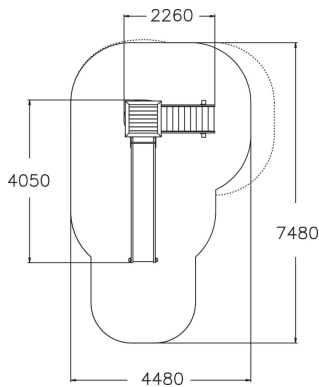

-  Play panels  
1
-  Roofs  
1
-  Slides  
1
-  Towers  
1

A tower for games with a slide and hut. The high (1,470 mm) tower can be accessed by ladders, and the exhilarating descent at high speed is via the slide. The space beneath the tower with its kiosk window, counter and two benches provides ample room for playing shop games. Role-playing games give children an opportunity to experience feelings and to develop their social and communicative skills.

User age	2+
Number of users	7
Product length, mm	2260
Product width, mm	3540
Product height, mm	3320
Impact area, m <sup>2</sup>	24.5
Falling space, m <sup>2</sup>	26.7
Height required, mm	3360
Max. free fall height, mm	1470
Safety info	EN 1176-1, 3 TÜV
Installation time (for 1), H	7
Foundation options	deep_mounting surface_mounting