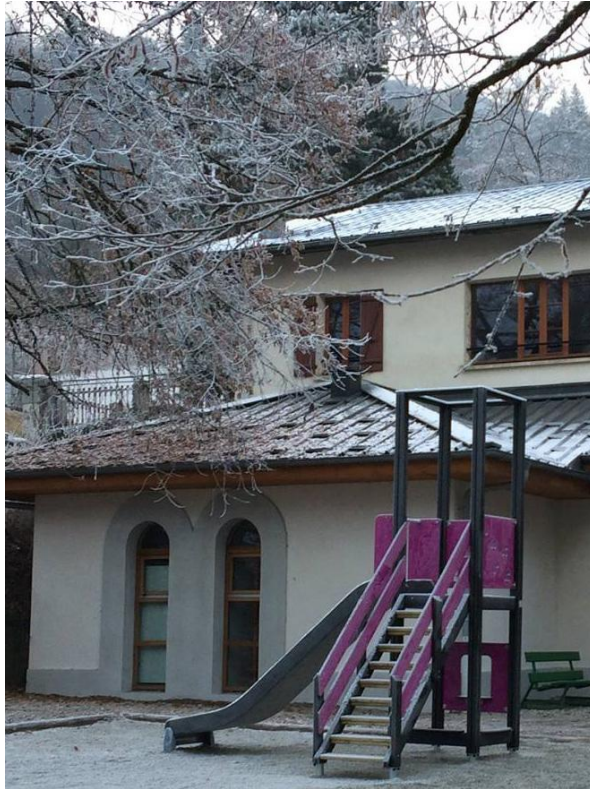

-  Play panels  
1
-  Roofs  
1
-  Slides  
1
-  Towers  
1

A tower for games with a slide and hut. The high (1,470 mm) tower can be accessed by ladders, and the exhilarating descent at high speed is via the slide. The space beneath the tower with its kiosk window, counter and two benches provides ample room for playing shop games. Role-playing games give children an opportunity to experience feelings and to develop their social and communicative skills.

User age	2+
Number of users	7
Product length, mm	2260
Product width, mm	3540
Product height, mm	3320
Impact area, m <sup>2</sup>	24.5
Falling space, m <sup>2</sup>	26.7
Height required, mm	3360
Max. free fall height, mm	1470
Safety info	EN 1176-1, 3 TÜV
Installation time (for 1), H	7
Foundation options	deep_mounting surface_mounting