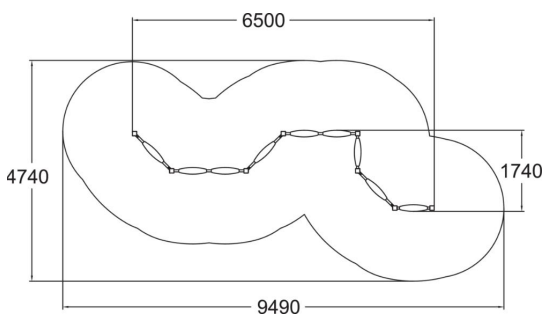

Balancing Snake Track

User age	3+
Number of users	7
Product length, mm	6500
Product width, mm	1740
Product height, mm	560
Falling space, m ²	31.6
Height required, mm	2360
Max. free fall height, mm	560
Safety info	EN 1176-1 TÜV
Installation time (for 1), H	5
Foundation options	deep_mounting surface_mounting