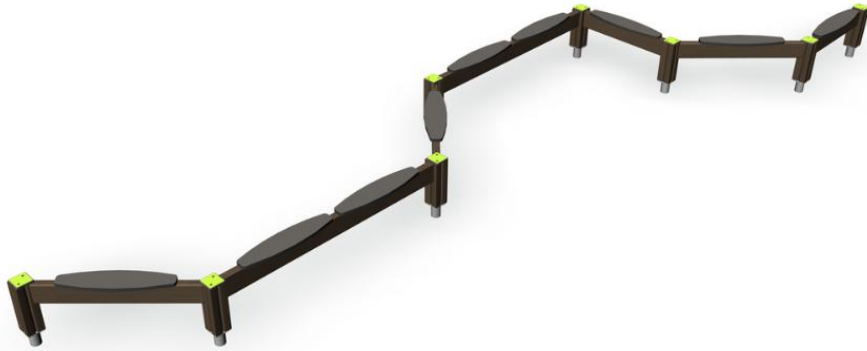

Balancing Snake Track

User age	3+
Number of users	7
Product length, mm	6500
Product width, mm	1740
Product height, mm	560
Falling space, m ²	31.6
Height required, mm	2360
Max. free fall height, mm	560
Safety info	EN 1176-1 TÜV
Installation time (for 1), H	5
Foundation options	deep_mounting surface_mounting