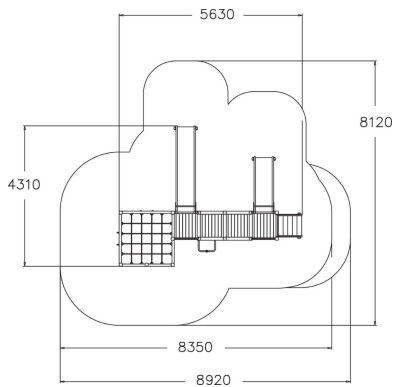

-  Bridges
1
-  Climbing
4
-  Play panels
1
-  Roofs
2
-  Slides
2
-  Towers
3

Multifunctional tower set suitable for kids of different ages split on two levels. There are steps leading to a low (870 mm) platform and the adjoining slide. The higher (1,470 mm) tower can be accessed by the climbing wall with holes or the climbing frame on the side. These options provide challenges for climbers of different levels. Descent is via a slide or a fireman's pole. Beneath the tower there is a roulette wall. 1970 mm high climbing frame consists of see-through climbing wall with genuine bouldering grips, climbing frame with rungs, rings, trapeze and a horizontal climbing net. Thanks to its many options, it can accommodate several children at a time. Climbing develops children's sense of balance and strength.

User age	1+
Number of users	18
Product length, mm	5630
Product width, mm	4310
Product height, mm	3320
Impact area, m ²	48.9
Falling space, m ²	51
Height required, mm	3320
Max. free fall height, mm	1970
Safety info	EN 1176-1, 3 TÜV
Installation time (for 1), H	17
Foundation options	deep_mounting surface_mounting