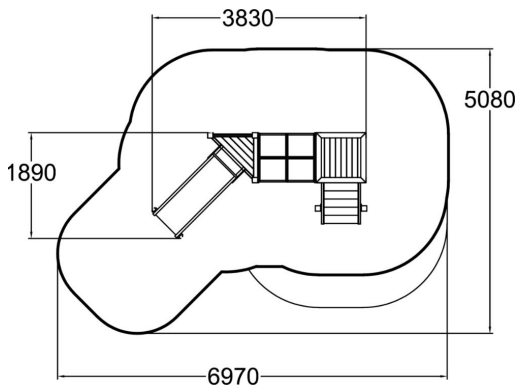

-  Roofs  
1
-  Slides  
1
-  Towers  
2

Playground equipment for younger children, including steps, tunnel and a 870 mm high platform, and a low slide. Safe and durable, it develops small children's motor skills. An updated version of the traditional slide, which is every child's favourite year after year. The frame top is made of laminate and pine.

User age	1+
Number of users	6
Product length, mm	3830
Product width, mm	1890
Product height, mm	2720
Impact area, m <sup>2</sup>	23.9
Falling space, m <sup>2</sup>	25.9
Height required, mm	2760
Max. free fall height, mm	1000
Safety info	EN 1176-1, 3 TÜV
Installation time (for 1), H	10
Foundation options	deep_mounting surface_mounting