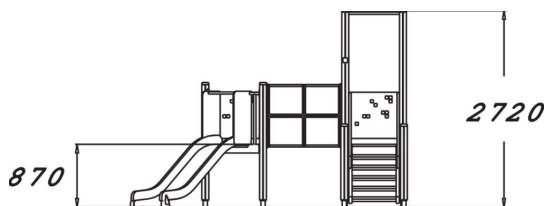

-  Roofs  
1
-  Slides  
1
-  Towers  
2

Playground equipment for younger children, including steps, tunnel and a 870 mm high platform, and a low slide. Safe and durable, it develops small children's motor skills. An updated version of the traditional slide, which is every child's favourite year after year. The frame top is made of laminate and pine.

User age	1+
Number of users	6
Product length, mm	3830
Product width, mm	1890
Product height, mm	2720
Impact area, m <sup>2</sup>	23.9
Falling space, m <sup>2</sup>	25.9
Height required, mm	2760
Max. free fall height, mm	1000
Safety info	EN 1176-1, 3 TÜV
Installation time (for 1), H	10
Foundation options	deep_mounting surface_mounting