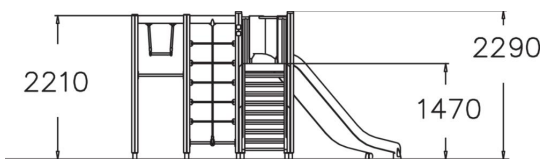

-  Climbing
2
-  Slides
1
-  Towers
2

Multifunctional play tower with slide and a climbing frame. The high (1,470 mm) tower can be accessed by ladders, and the exhilarating descent at high speed is via the slide. The climbing frame consists of climbing frame with holes, high bar, trapeze and climbing nets on the side as well as on the top. Climbing develops children's sense of balance and strength.

User age	2+
Number of users	8
Product length, mm	3890
Product width, mm	4150
Product height, mm	2290
Impact area, m ²	33.6
Falling space, m ²	35.4
Height required, mm	3710
Max. free fall height, mm	2210
Safety info	EN 1176-1, 3 TÜV
Installation time (for 1), H	9
Foundation options	deep_mounting surface_mounting