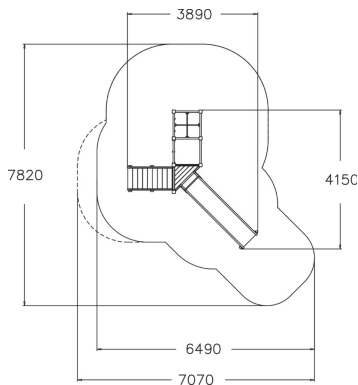

-  Climbing
2
-  Slides
1
-  Towers
2

Multifunctional play tower with slide and a climbing frame. The high (1,470 mm) tower can be accessed by ladders, and the exhilarating descent at high speed is via the slide. The climbing frame consists of climbing frame with holes, high bar, trapeze and climbing nets on the side as well as on the top. Climbing develops children's sense of balance and strength.

User age	2+
Number of users	8
Product length, mm	3890
Product width, mm	4150
Product height, mm	2290
Impact area, m ²	33.6
Falling space, m ²	35.4
Height required, mm	3710
Max. free fall height, mm	2210
Safety info	EN 1176-1, 3 TÜV
Installation time (for 1), H	9
Foundation options	deep_mounting surface_mounting