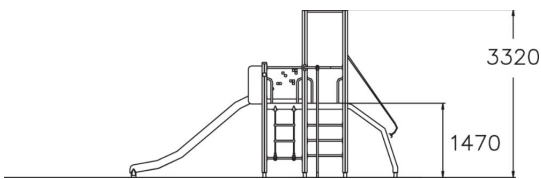

-  Climbing
3
-  Roofs
2
-  Slides
1
-  Towers
2

Multifunctional play tower with long slide. The high (1,470 mm) tower can be accessed by rung ladder or a curved climbing wall with a rope, and the exhilarating descent at high speed is via the slide or fireman's pole.

User age	4+
Number of users	9
Product length, mm	5310
Product width, mm	2060
Product height, mm	3320
Impact area, m ²	31.2
Falling space, m ²	31.5
Height required, mm	3360
Max. free fall height, mm	1470
Safety info	EN 1176-1, 3 TÜV
Installation time (for 1), H	12
Foundation options	deep_mounting surface_mounting
Wood	
Metal	
Colour of walls and HPL	
Ropes	