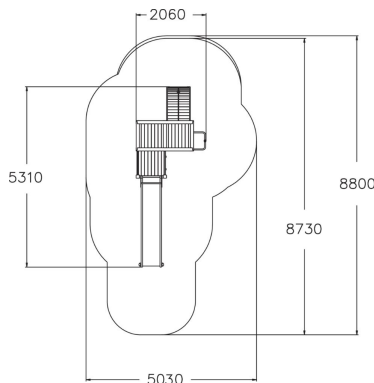

-  Climbing
3
-  Roofs
2
-  Slides
1
-  Towers
2

Multifunctional play tower with long slide. The high (1,470 mm) tower can be accessed by rung ladder or a curved climbing wall with a rope, and the exhilarating descent at high speed is via the slide or fireman's pole.

User age	4+
Number of users	9
Product length, mm	5310
Product width, mm	2060
Product height, mm	3320
Impact area, m ²	31.2
Falling space, m ²	31.5
Height required, mm	3360
Max. free fall height, mm	1470
Safety info	EN 1176-1, 3 TÜV
Installation time (for 1), H	12
Foundation options	deep_mounting surface_mounting
Wood	
Metal	
Colour of walls and HPL	
Ropes	