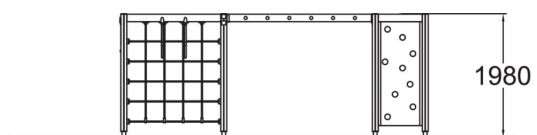

137077M

Climbing Track

A climbing frame with three towers. These towers are connected by a beams with grips and a horizontal climbing net, allowing children to move from one tower to the other. The larger tower includes two climbing nets along its sides and one on its top, a climbing wall with holes, trapeze and a set of gymnastics rings. The smaller tower contains two high bars, ladders, transparent climbing wall as well as nets on the top of the towers. Thanks to its design, which allows for a variety of climbing and gymnastics options, the climbing frame can be used simultaneously by a large number of children. Climbing develops children's sense of balance and strength.

User age	3+
Number of users	26
Product length, mm	4920
Product width, mm	4100
Product height, mm	1980
Impact area, m ²	52.2
Falling space, m ²	52.2
Height required, mm	3470
Max. free fall height, mm	1970
Safety info	EN 1176-1 TÜV
Installation time (for 1), H	14
Foundation options	deep_mounting surface_mounting