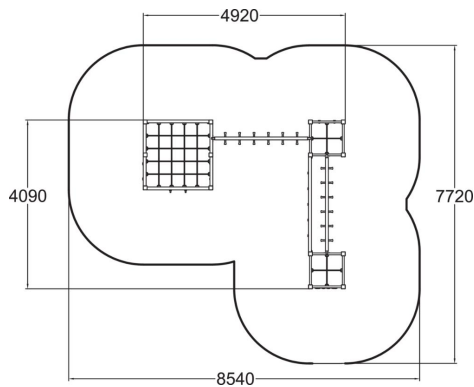

137077M

Climbing Track

A climbing frame with three towers. These towers are connected by a beams with grips and a horizontal climbing net, allowing children to move from one tower to the other. The larger tower includes two climbing nets along its sides and one on its top, a climbing wall with holes, trapeze and a set of gymnastics rings. The smaller tower contains two high bars, ladders, transparent climbing wall as well as nets on the top of the towers. Thanks to its design, which allows for a variety of climbing and gymnastics options, the climbing frame can be used simultaneously by a large number of children. Climbing develops children's sense of balance and strength.

User age	3+
Number of users	26
Product length, mm	4920
Product width, mm	4100
Product height, mm	1980
Impact area, m ²	52.2
Falling space, m ²	52.2
Height required, mm	3470
Max. free fall height, mm	1970
Safety info	EN 1176-1 TÜV
Installation time (for 1), H	14
Foundation options	deep_mounting surface_mounting