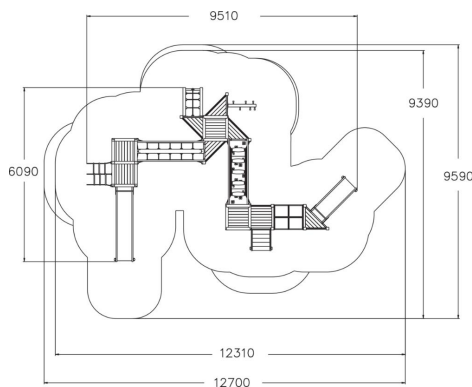

-  Bridges 2
-  Climbing 4
-  Play panels 2
-  Roofs 4
-  Slides 2
-  Towers 4

This is a large and diverse playground set that is bound to inspire all children. A lower (870 mm) and a higher (1,470 mm) tower make it exciting, and various different climbing elements work together to diversely develop the children's motor skills. The steps, tunnel and slide are suitable for safe sliding by the youngest ones. The taller tower can also be accessed by a rung net, curved climbing frame with net or a curved ladder, or via the smaller tower and the exhilarating descent at high speed is via the slide or a fireman's pole. There is a fun board bridge and rung bridge for safe passage between the towers. Beneath the tower equipment there are labyrinth and roulette walls as well as four seats for having a rest when necessary.

User age	1+
Number of users	31
Product length, mm	9510
Product width, mm	6090
Product height, mm	3320
Impact area, m ²	72.2
Falling space, m ²	76
Height required, mm	3320
Max. free fall height, mm	1470
Safety info	EN 1176-1, 3 TÜV
Installation time (for 1), H	31
Foundation options	deep_mounting surface_mounting