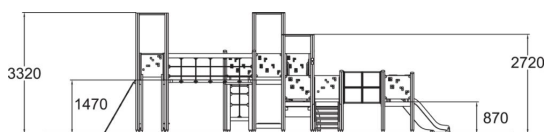

-  Bridges 2
-  Climbing 4
-  Play panels 2
-  Roofs 4
-  Slides 2
-  Towers 4

This is a large and diverse playground set that is bound to inspire all children. A lower (870 mm) and a higher (1,470 mm) tower make it exciting, and various different climbing elements work together to diversely develop the children's motor skills. The steps, tunnel and slide are suitable for safe sliding by the youngest ones. The taller tower can also be accessed by a rung net, curved climbing frame with net or a curved ladder, or via the smaller tower and the exhilarating descent at high speed is via the slide or a fireman's pole. There is a fun board bridge and rung bridge for safe passage between the towers. Beneath the tower equipment there are labyrinth and roulette walls as well as four seats for having a rest when necessary.

User age	1+
Number of users	31
Product length, mm	9510
Product width, mm	6090
Product height, mm	3320
Impact area, m ²	72.2
Falling space, m ²	76
Height required, mm	3320
Max. free fall height, mm	1470
Safety info	EN 1176-1, 3 TÜV
Installation time (for 1), H	31
Foundation options	deep_mounting surface_mounting