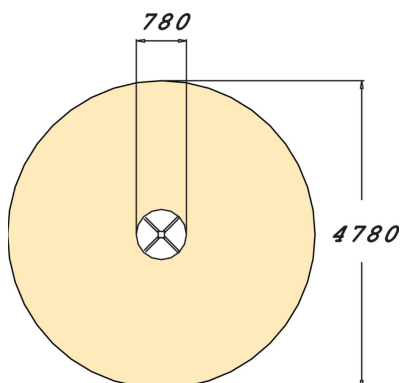

A carousel for four persons. The carousel houses a round plane at a height of 140mm, a supporting beam and four metal bars which children can grip for support. Whirling around in the carousel offers children a fun way of developing their sense of balance.

User age	2+
Number of users	4
Product length, mm	780
Product width, mm	780
Product height, mm	1030
Impact area, m ²	18
Falling space, m ²	18
Height required, mm	2140
Max. free fall height, mm	1000
Safety info	EN 1176-1, 5 TÜV
Installation time (for 1), H	3
Foundation options	deep_mounting surface_mounting