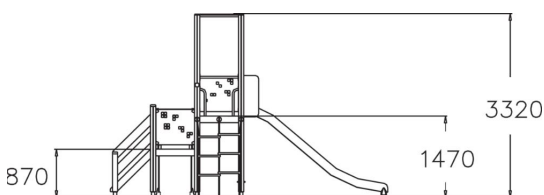

-  Climbing
1
-  Roofs
1
-  Slides
2
-  Towers
2

This playground equipment comes with two slides in different sizes. The lower (870 mm) tower can be accessed safely by a ladder. The high (1470 mm) tower can be accessed by rung net, and the exhilarating descent at high speed is via slide. Beneath the tower there is a seat for having a rest amid play.

User age	1+
Number of users	8
Product length, mm	5050
Product width, mm	3450
Product height, mm	3320
Impact area, m ²	32.3
Falling space, m ²	35.7
Height required, mm	3360
Max. free fall height, mm	1470
Safety info	EN 1176-1, 3 TÜV
Installation time (for 1), H	10
Foundation options	deep_mounting surface_mounting