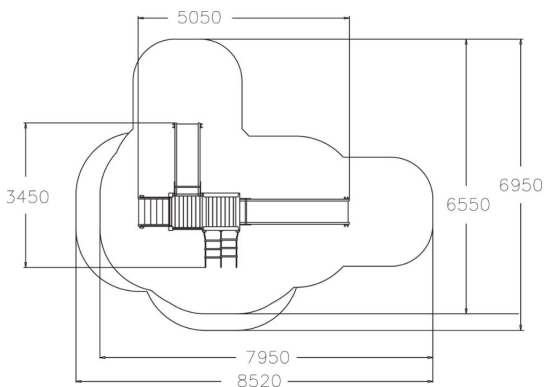

-  Climbing
1
-  Roofs
1
-  Slides
2
-  Towers
2

This playground equipment comes with two slides in different sizes. The lower (870 mm) tower can be accessed safely by a ladder. The high (1470 mm) tower can be accessed by rung net, and the exhilarating descent at high speed is via slide. Beneath the tower there is a seat for having a rest amid play.

User age	1+
Number of users	8
Product length, mm	5050
Product width, mm	3450
Product height, mm	3320
Impact area, m ²	32.3
Falling space, m ²	35.7
Height required, mm	3360
Max. free fall height, mm	1470
Safety info	EN 1176-1, 3 TÜV
Installation time (for 1), H	10
Foundation options	deep_mounting surface_mounting