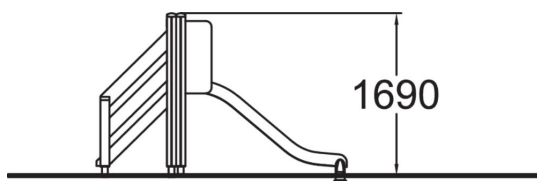

137017M

Slide

User age	1+
Number of users	4
Product length, mm	2590
Product width, mm	900
Product height, mm	1690
Falling space, m ²	18.5
Height required, mm	2670
Max. free fall height, mm	1000
Safety info	EN 1176-1, 3 TÜV
Installation time (for 1), H	4
Foundation options	deep_mounting surface_mounting