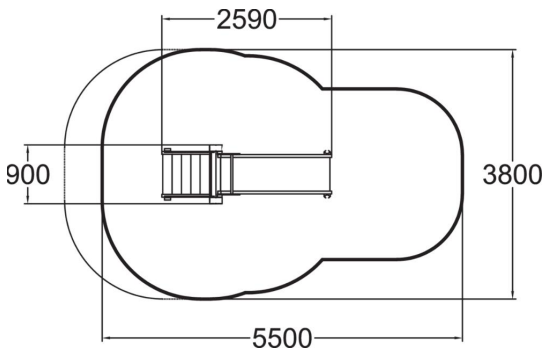

137017M

Slide

User age	1+
Number of users	4
Product length, mm	2590
Product width, mm	900
Product height, mm	1690
Falling space, m ²	18.5
Height required, mm	2670
Max. free fall height, mm	1000
Safety info	EN 1176-1, 3 TÜV
Installation time (for 1), H	4
Foundation options	deep_mounting surface_mounting