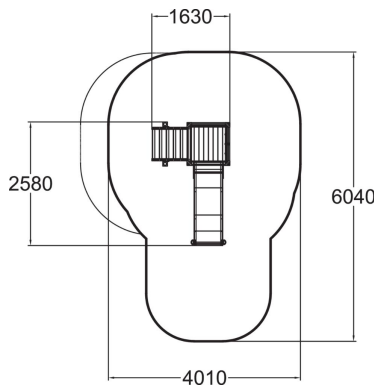

-  Play panels
1
-  Roofs
1
-  Slides
1
-  Towers
1

Playground equipment for younger children, including steps, 870 mm high platform with added play function in the form of a labyrinth wall, and a low slide. Safe and durable, it develops small children's motor skills. An updated version of the traditional slide, which is every child's favourite year after year.

User age	1+
Number of users	3
Product length, mm	1630
Product width, mm	2580
Product height, mm	2720
Impact area, m ²	19
Height required, mm	2760
Max. free fall height, mm	1000
Safety info	EN 1176-1, 3 TÜV
Installation time (for 1), H	6
Foundation options	deep_mounting surface_mounting