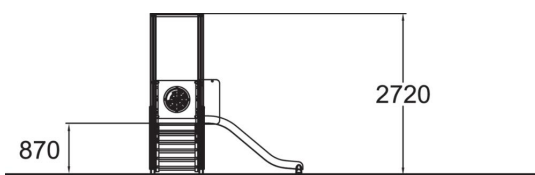

-  Play panels
1
-  Roofs
1
-  Slides
1
-  Towers
1

Playground equipment for younger children, including steps, 870 mm high platform with added play function in the form of a labyrinth wall, and a low slide. Safe and durable, it develops small children's motor skills. An updated version of the traditional slide, which is every child's favourite year after year.

User age	1+
Number of users	3
Product length, mm	1630
Product width, mm	2580
Product height, mm	2720
Impact area, m ²	19
Height required, mm	2760
Max. free fall height, mm	1000
Safety info	EN 1176-1, 3 TÜV
Installation time (for 1), H	6
Foundation options	deep_mounting surface_mounting