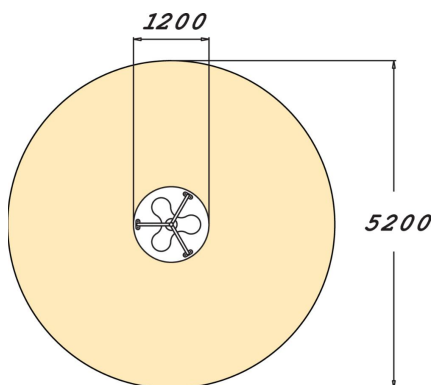

A carousel for four persons. The carousel houses a round plane at a height of 140mm, a triangular plane for seating at a height of 410mm and three metal poles which offer the riders support and allow them to rotate the device. Whirling around in the carousel offers children a fun way of developing their sense of balance.

User age	3+
Number of users	3
Product length, mm	1200
Product width, mm	1200
Product height, mm	770
Impact area, m <sup>2</sup>	21.2
Falling space, m <sup>2</sup>	21.2
Height required, mm	1930
Max. free fall height, mm	1000
Safety info	EN 1176-1, 5 TÜV
Installation time (for 1), H	1.5
Foundation options	deep_mounting surface_mounting
Metal	
Colour of walls and HPL	