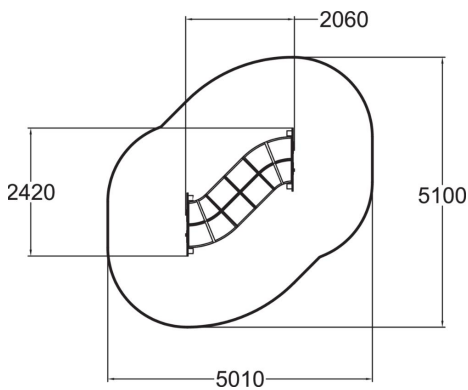

Long Tube Tunnel

Do you dare to go through me? This inclusive tunnel is 2060 mm long. It is made of a high quality plastic tunnel with a partial see-through section. The handles help to get in the tunnel making it easy to use for all.

User age	1+
Number of users	5
Product length, mm	2060
Product width, mm	2420
Product height, mm	1250
Impact area, m ²	19
Falling space, m ²	19.1
Height required, mm	2780
Max. free fall height, mm	980
Safety info	EN 1176-1 TÜV
Installation time (for 1), H	4
Foundation options	deep_mounting surface_mounting
Wood	
Colour of walls and HPL	