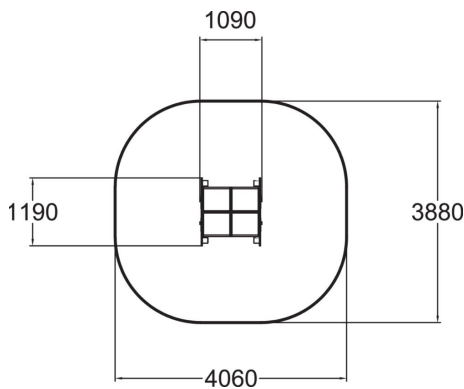

Do you dare to go through me? This inclusive tunnel is 1090 mm long. It is made of a high quality plastic tunnel with a see-through top section. The handles help to get in the tunnel making it easy to use for all.

User age	1+
Number of users	3
Product length, mm	1090
Product width, mm	1190
Product height, mm	1250
Impact area, m ²	14
Falling space, m ²	13.8
Height required, mm	2780
Max. free fall height, mm	980
Safety info	EN 1176-1 TÜV
Installation time (for 1), H	0
Foundation options	deep_mounting surface_mounting
Wood	
Colour of walls and HPL	