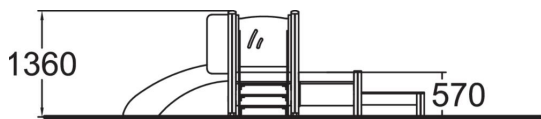

-  Play panels
2
-  Slides
1
-  Towers
1

Rosa is a sandbox belonging to the ABC product family, complemented by a low slide, a tabletop and a toy box. There are steps leading to a low (570 mm) platform with a track play panel and the adjoining slide. Behind the slide there is a box for storing toys. By the side of the sandbox there is a small tabletop for playing on. One face of the tabletop has a car-racing track and the other a play stove. The visible face must be chosen on installation, but the tabletop can easily be flipped over at a later stage. The tabletop is strong enough for an adult to sit on, to assist a toddler on the slide. Sandbox play particularly develops a child's sense of balance and spatial perception.

| | |
|------------------------------|---|
| User age | 1+ |
| Number of users | 15 |
| Product length, mm | 2950 |
| Product width, mm | 3830 |
| Product height, mm | 1360 |
| Impact area, m ² | 5.9 |
| Height required, mm | 2370 |
| Max. free fall height, mm | 1000 |
| Safety info | EN 1176-1, 3 TÜV |
| Installation time (for 1), H | 8 |
| Foundation options | deep_mounting |
| Wood |  |
| Metal |  |
| Colour of walls and HPL |  |