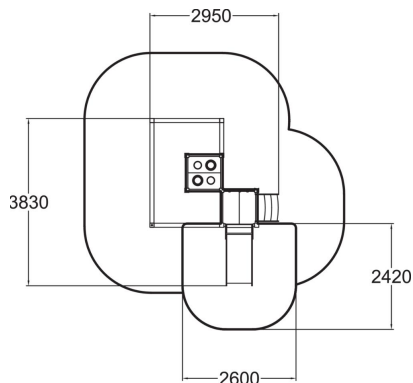

-  Play panels
2
-  Slides
1
-  Towers
1

Rosa is a sandbox belonging to the ABC product family, complemented by a low slide, a tabletop and a toy box. There are steps leading to a low (570 mm) platform with a track play panel and the adjoining slide. Behind the slide there is a box for storing toys. By the side of the sandbox there is a small tabletop for playing on. One face of the tabletop has a car-racing track and the other a play stove. The visible face must be chosen on installation, but the tabletop can easily be flipped over at a later stage. The tabletop is strong enough for an adult to sit on, to assist a toddler on the slide. Sandbox play particularly develops a child's sense of balance and spatial perception.

| | |
|------------------------------|---|
| User age | 1+ |
| Number of users | 15 |
| Product length, mm | 2950 |
| Product width, mm | 3830 |
| Product height, mm | 1360 |
| Impact area, m ² | 5.9 |
| Height required, mm | 2370 |
| Max. free fall height, mm | 1000 |
| Safety info | EN 1176-1, 3 TÜV |
| Installation time (for 1), H | 8 |
| Foundation options | deep_mounting |
| Wood |  |
| Metal |  |
| Colour of walls and HPL |  |