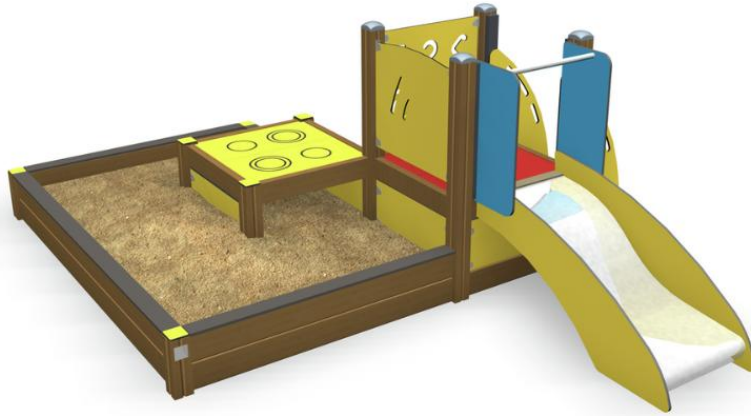

-  Play panels
2
-  Slides
1
-  Towers
1

Rosa is a sandbox belonging to the ABC product family, complemented by a low slide, a tabletop and a toy box. There are steps leading to a low (570 mm) platform with a track play panel and the adjoining slide. Behind the slide there is a box for storing toys. By the side of the sandbox there is a small tabletop for playing on. One face of the tabletop has a car-racing track and the other a play stove. The visible face must be chosen on installation, but the tabletop can easily be flipped over at a later stage. The tabletop is strong enough for an adult to sit on, to assist a toddler on the slide. Sandbox play particularly develops a child's sense of balance and spatial perception.

| | |
|------------------------------|---|
| User age | 1+ |
| Number of users | 15 |
| Product length, mm | 2950 |
| Product width, mm | 3830 |
| Product height, mm | 1360 |
| Impact area, m ² | 5.9 |
| Height required, mm | 2370 |
| Max. free fall height, mm | 1000 |
| Safety info | EN 1176-1, 3 TÜV |
| Installation time (for 1), H | 8 |
| Foundation options | deep_mounting |
| Wood |  |
| Metal |  |
| Colour of walls and HPL |  |