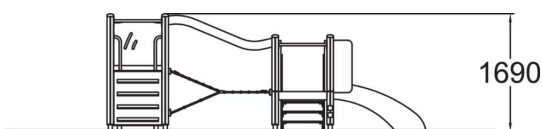

-  Bridges
1
-  Climbing
2
-  Play panels
3
-  Roofs
1
-  Slides
1
-  Towers
2

Tino is a playground product for small children with a steps to a low (570 mm high) platform and a slide. By the side of the platform there is a small tabletop for playing on. One face of the tabletop has a car racing track and the other a play stove. The visible face must be chosen on installation, but the tabletop can easily be flipped over at a later stage. The tabletop is strong enough for an adult to sit on, to assist a toddler on the slide. Bigger kids can climb to a higher (870 mm) tower using a net or a ramp to play with the track play panel. Beneath the tower there is a hut with a seat and a sea play panel.

User age	1+
Number of users	15
Product length, mm	4640
Product width, mm	2150
Product height, mm	1690
Impact area, m ²	22
Height required, mm	2670
Max. free fall height, mm	1000
Safety info	EN 1176-1, 3 TÜV
Installation time (for 1), H	10
Foundation options	deep_mounting surface_mounting
Wood	
Metal	
Colour of walls and HPL	