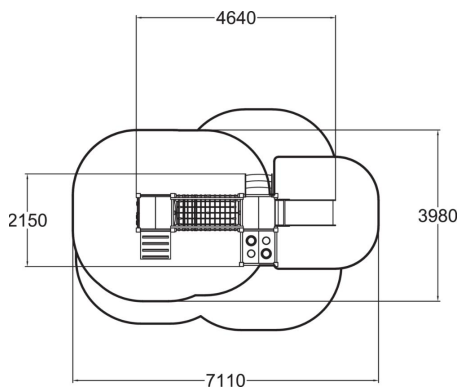

-  Bridges
1
-  Climbing
2
-  Play panels
3
-  Roofs
1
-  Slides
1
-  Towers
2

Tino is a playground product for small children with a steps to a low (570 mm high) platform and a slide. By the side of the platform there is a small tabletop for playing on. One face of the tabletop has a car racing track and the other a play stove. The visible face must be chosen on installation, but the tabletop can easily be flipped over at a later stage. The tabletop is strong enough for an adult to sit on, to assist a toddler on the slide. Bigger kids can climb to a higher (870 mm) tower using a net or a ramp to play with the track play panel. Beneath the tower there is a hut with a seat and a sea play panel.

User age	1+
Number of users	15
Product length, mm	4640
Product width, mm	2150
Product height, mm	1690
Impact area, m ²	22
Height required, mm	2670
Max. free fall height, mm	1000
Safety info	EN 1176-1, 3 TÜV
Installation time (for 1), H	10
Foundation options	deep_mounting surface_mounting
Wood	
Metal	
Colour of walls and HPL	