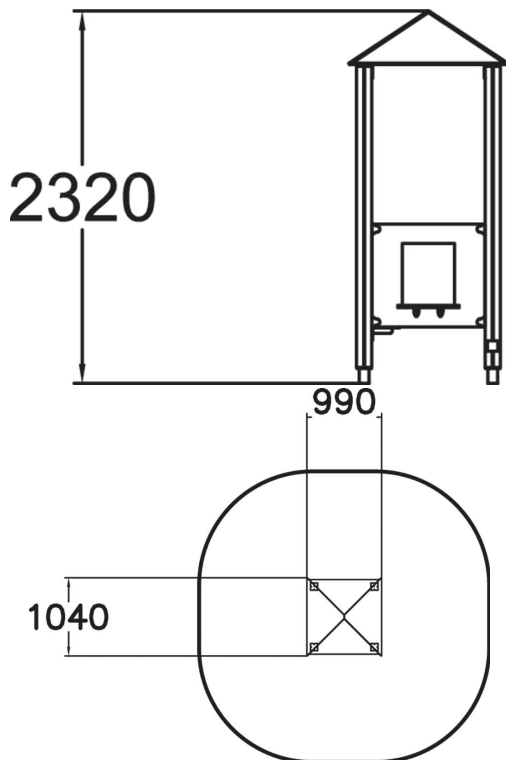

Play house stands 1870 mm tall, comprising three walls and a fun diamond roof. One of the walls has a kiosk window and the two others are play walls. It is perfect for playing house or shop. Brightly coloured, the hut will fit into a small space in order to increase opportunities for imaginative play and complement other equipment in the ABC family.

User age	1+
Number of users	6
Product length, mm	1040
Product width, mm	990
Product height, mm	2320
Height required, mm	2320
Safety info	EN 1176-1 TÜV
Installation time (for 1), H	3
Foundation options	deep_mounting surface_mounting