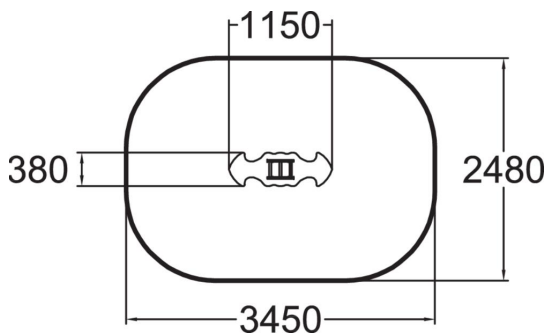

LADYBIRD FOR 2

Ladybird is a seesaw for two kids. Handles and seat are designed to make it easy to use the product. Includes deep mounting foundation.

User age	1+
Number of users	2
Product length, mm	1150
Product width, mm	380
Product height, mm	625
Impact area, m <sup>2</sup>	7.7
Falling space, m <sup>2</sup>	7.7
Height required, mm	2125
Max. free fall height, mm	600
Safety info	EN 1176-1, 6 TÜV
Installation time (for 1), H	1.5
Foundation options	deep_mounting surface_mounting
Colour of walls and HPL	