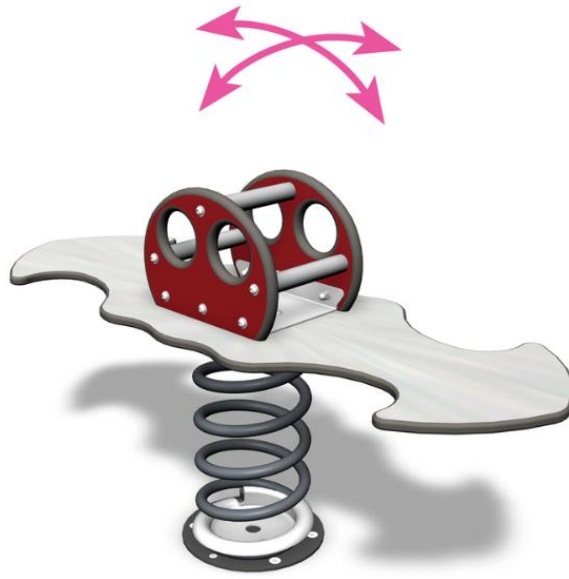

LADYBIRD FOR 2

Ladybird is a seesaw for two kids. Handles and seat are designed to make it easy to use the product. Includes deep mounting foundation.

User age	1+
Number of users	2
Product length, mm	1150
Product width, mm	380
Product height, mm	625
Impact area, m <sup>2</sup>	7.7
Falling space, m <sup>2</sup>	7.7
Height required, mm	2125
Max. free fall height, mm	600
Safety info	EN 1176-1, 6 TÜV
Installation time (for 1), H	1.5
Foundation options	deep_mounting surface_mounting
Colour of walls and HPL	