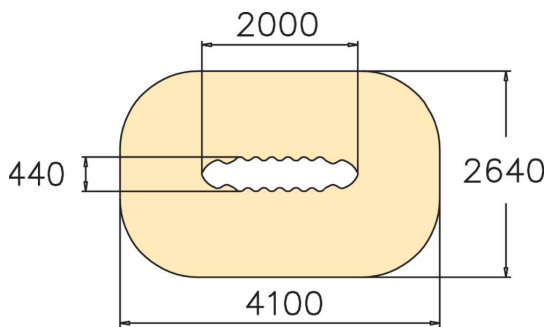

# CABBAGE WORM

Balancing product. Includes deep mounting foundations.

User age	1+
Number of users	3
Product length, mm	2000
Product width, mm	440
Product height, mm	420
Impact area, m <sup>2</sup>	10
Falling space, m <sup>2</sup>	10
Height required, mm	2145
Max. free fall height, mm	600
Safety info	EN 1176-1, 6 TÜV
Installation time (for 1), H	1
Foundation options	deep_mounting surface_mounting
Colour of walls and HPL	