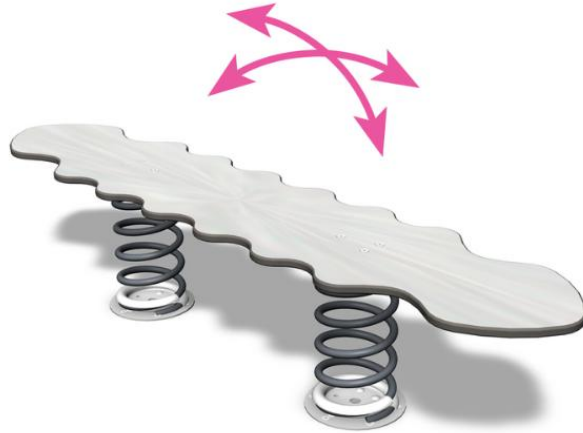

# CABBAGE WORM

Balancing product. Includes deep mounting foundations.

User age	1+
Number of users	3
Product length, mm	2000
Product width, mm	440
Product height, mm	420
Impact area, m <sup>2</sup>	10
Falling space, m <sup>2</sup>	10
Height required, mm	2145
Max. free fall height, mm	600
Safety info	EN 1176-1, 6 TÜV
Installation time (for 1), H	1
Foundation options	deep_mounting surface_mounting
Colour of walls and HPL	