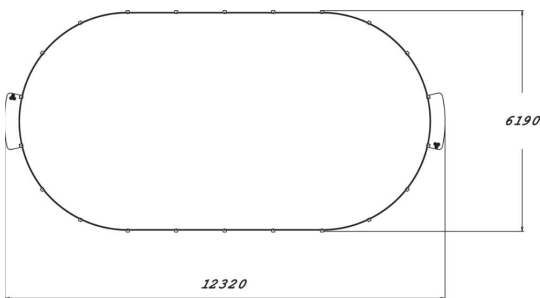

Panna Knock Out game from Suriname, has been an inspiration to Panna Arenas. Product is rounded, small Arena, with simple design and cause of that, it suits from parks to urban environments. Arena is designed not for only one game. It suits also perfectly as all different ball games field. Only imagination is the limit. There are two goals and rounding steel cage, in product. Panna Arena is 6190 mm wide, the length is 12320 mm and the walls are 2050 mm high on the ends of the arena. There can be 4-8 players at once on field, what is one reason why it fits to school environment. Cause of the smaller size, Panna fits perfectly to the areas, where there are troubles to create larger sport fields. Foundation options for the Panna arenas are deep and surface.

Product length, mm	12320
Product width, mm	6190
Product height, mm	2050
Foundation options	deep_mounting surface_mounting
Colour of walls and HPL	