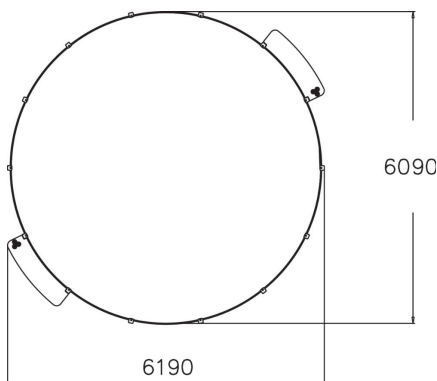

Panna Knock Out game from Suriname, has been an inspiration to Panna Arenas. Product is rounded, small Arena, with simple design and cause of that, it suits from parks to urban environments. Arena is designed not for only one game. It suits also perfectly as all different ball games field. Only imagination is the limit. There are two goals and rounding steel cage, in product. Panna Arena is 6190 mm wide and it's walls are 1200 mm high. There can be 4-8 players at once on field, what is one reason why it fits to school environment. Cause of the smaller size, Panna fits perfectly to the areas, where there are troubles to create larger sport fields. Foundation options for the Panna arenas are deep and surface.

|                         |      |
|-------------------------|------|
| Product length, mm      | 6190 |
| Product width, mm       | 6190 |
| Product height, mm      | 1200 |
| Colour of walls and HPL |      |