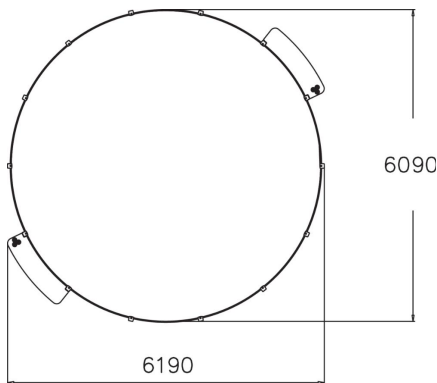

Panna Knock Out game from Suriname, has been an inspiration to Panna Arenas. Product is rounded, small Arena, with simple design and cause of that, it suits from parks to urban environments. Arena is designed not for only one game. It suits also perfectly as all different ball games field. Only imagination is the limit. There are two goals and rounding steel cage, in product. Panna Arena is 6190 mm wide and it's walls are 2050 mm high. There can be 4-8 players at once on field, what is one reason why it fits to school environment. Cause of the smaller size, Panna fits perfectly to the areas, where there are troubles to create larger sport fields. Foundation options for the Panna arenas are deep and surface.

Product length, mm	6190
Product width, mm	6190
Product height, mm	2050
Colour of walls and HPL	