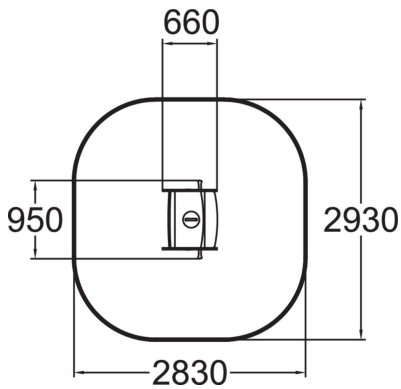

Fox is an inclusive rocker with backrest, handles and a footrest. It is suitable for two kids. Deep mounting foundation 005049 or rubber base 706923 for surface mounting must be ordered separately.

User age	2+
Number of users	2
Product length, mm	660
Product width, mm	950
Product height, mm	730
Impact area, m <sup>2</sup>	7.4
Height required, mm	2230
Max. free fall height, mm	420
Safety info	EN 1176-1, 6 TÜV
Installation time (for 1), H	1
Foundation options	deep_mounting surface_mounting
Colour of walls and HPL	☀️