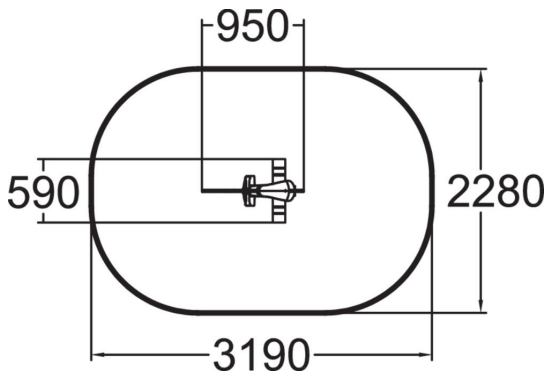

Fish is a fun, fuchsia-coloured rocker. Deep mounting foundation 005049 or rubber base 706923 for surface mounting must be ordered separately.

User age	2+
Number of users	1
Product length, mm	950
Product width, mm	590
Product height, mm	820
Impact area, m <sup>2</sup>	6.8
Falling space, m <sup>2</sup>	6.8
Height required, mm	2020
Max. free fall height, mm	600
Safety info	EN 1176-1, 6 TÜV
Installation time (for 1), H	1
Foundation options	deep_mounting surface_mounting
Metal	
Colour of walls and HPL	