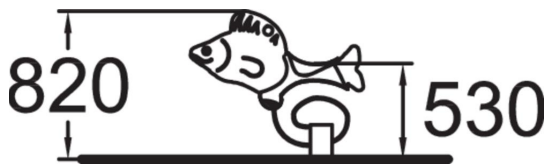

Fish is a fun, fuchsia-coloured rocker. Deep mounting foundation 005049 or rubber base 706923 for surface mounting must be ordered separately.

User age	2+
Number of users	1
Product length, mm	950
Product width, mm	590
Product height, mm	820
Impact area, m <sup>2</sup>	6.8
Falling space, m <sup>2</sup>	6.8
Height required, mm	2020
Max. free fall height, mm	600
Safety info	EN 1176-1, 6 TÜV
Installation time (for 1), H	1
Foundation options	deep_mounting surface_mounting
Metal	
Colour of walls and HPL	