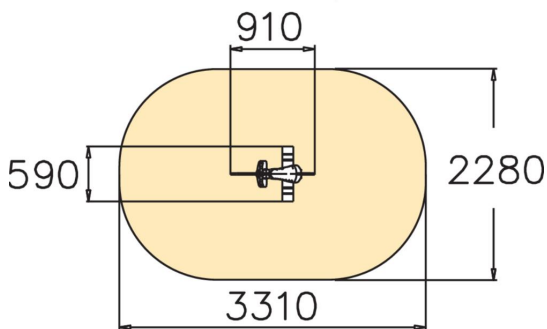

Seahorse is a fun rocker suitable for playgrounds and parks. Deep mounting foundation 005049 or rubber base 706923 for surface mounting must be ordered separately.

User age	2+
Number of users	1
Product length, mm	910
Product width, mm	590
Product height, mm	850
Impact area, m ²	6.6
Falling space, m ²	6.6
Height required, mm	2020
Max. free fall height, mm	600
Safety info	EN 1176-1, 6 TÜV
Installation time (for 1), H	1
Foundation options	deep_mounting surface_mounting
Metal	
Colour of walls and HPL	