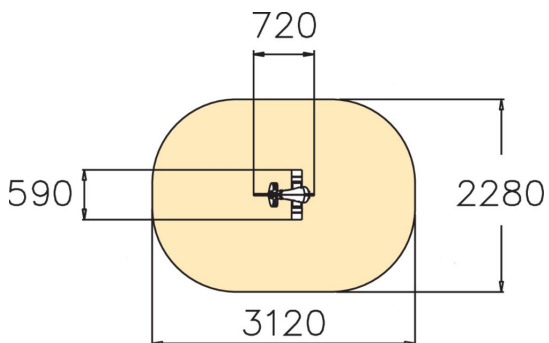

Bright yellow Giraffe is a fun rocker for parks and playgrounds. Deep mounting foundation 005049 or rubber base 706923 for surface mounting must be ordered separately.

User age	2+
Number of users	1
Product length, mm	720
Product width, mm	590
Product height, mm	900
Impact area, m ²	6.3
Falling space, m ²	6.3
Height required, mm	2020
Max. free fall height, mm	600
Safety info	EN 1176-1, 6 TÜV
Installation time (for 1), H	1
Foundation options	deep_mounting surface_mounting
Metal	
Colour of walls and HPL	