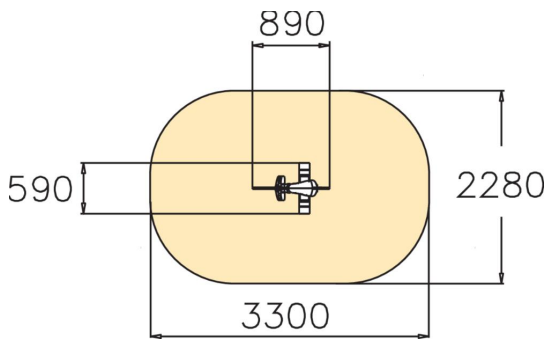

Bright green Dino is a fun rocker. Deep mounting foundation 005049 or rubber base 706923 for surface mounting must be ordered separately.

User age	2+
Number of users	1
Product length, mm	890
Product width, mm	590
Product height, mm	840
Impact area, m ²	6.7
Height required, mm	2020
Max. free fall height, mm	600
Safety info	EN 1176-1, 6 TÜV
Installation time (for 1), H	1
Foundation options	deep_mounting surface_mounting
Metal	
Colour of walls and HPL	